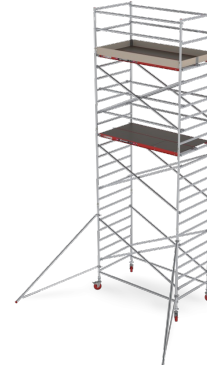

## RS TOWER 42 double width rolling tower

### ✓ Professional use

- Suitable for indoor and outdoor use
- Up to 14.2 metres working height
- Double width rolling tower, large work surface area
- Also available in Safe-Quick® version

## RS TOWER 42 Double width rolling tower For any professional task

The RS TOWER 42 is an all-in rolling tower. Perfect for the professional. The clamped claw-brace connections make the RS TOWER 42 super-strong. The scaffolding takes you to a maximum working height of 10.20m outdoors and 14.20 metres indoors.

Circular welded anti-slip rungs make the frame super-strong and 100% reliable. With wide frames of 1.35 metres and a maximum load of up to 250kg per platform, this scaffolding is perfect for two-person usage. The platform is available in the lengths: 1.85 or 2.45. The optional Safe-Quick® GuardRail, gives you all-round protection and safety.